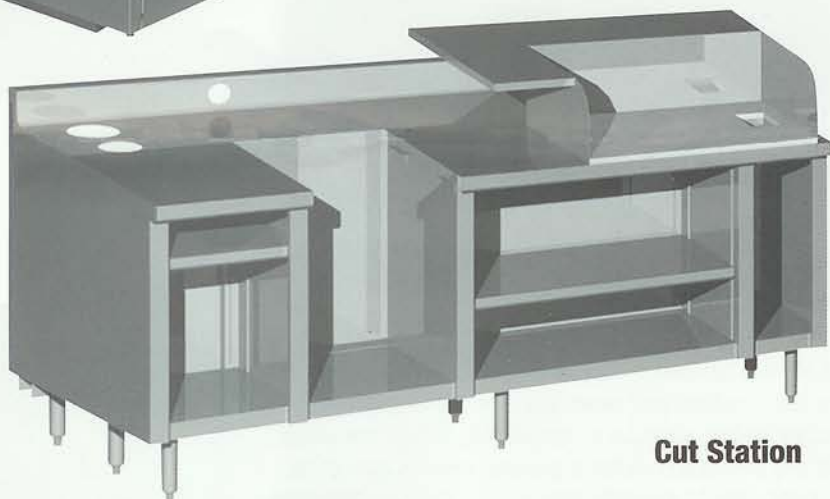

Custom Fabrication

For durable,
cost effective,
and value-added
fabrication of...

Dessert Table

Boilout Tank

Cut Station

Top-of-the-line fabrication equipment tailored to meet your needs. For the finest in custom stainless steel fabrication you need to look no further than FabWright Inc. We've provided the most durable and cost-effective solutions for our clients. Our customer satisfaction team gives the utmost in comprehensive, courteous and timely support. Let us serve you... that's our business and our promise to you!