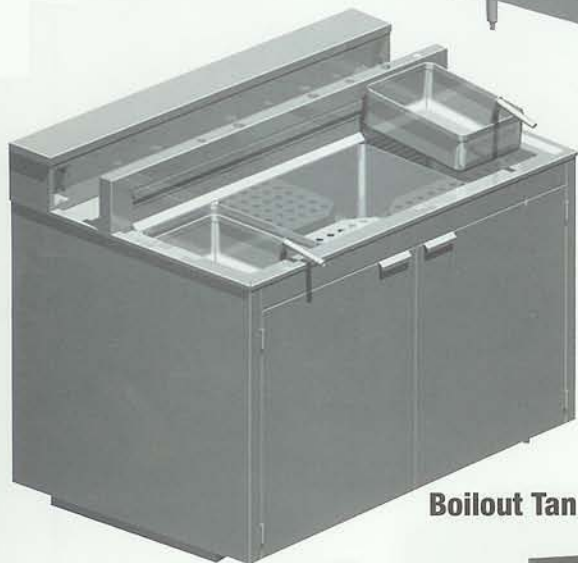

Custom Fabrication

For durable,
cost effective,
and value-added
fabrication of...

Dessert Table

Boilout Tank

Cut Station

Top-of-the-line fabrication equipment tailored to meet your needs. For the finest in custom stainless steel fabrication you need to look no further than FabWright Inc. We've provided the most durable and cost-effective solutions for our clients. Our customer satisfaction team gives the utmost in comprehensive, courteous and timely support. Let us serve you... that's our business and our promise to you!